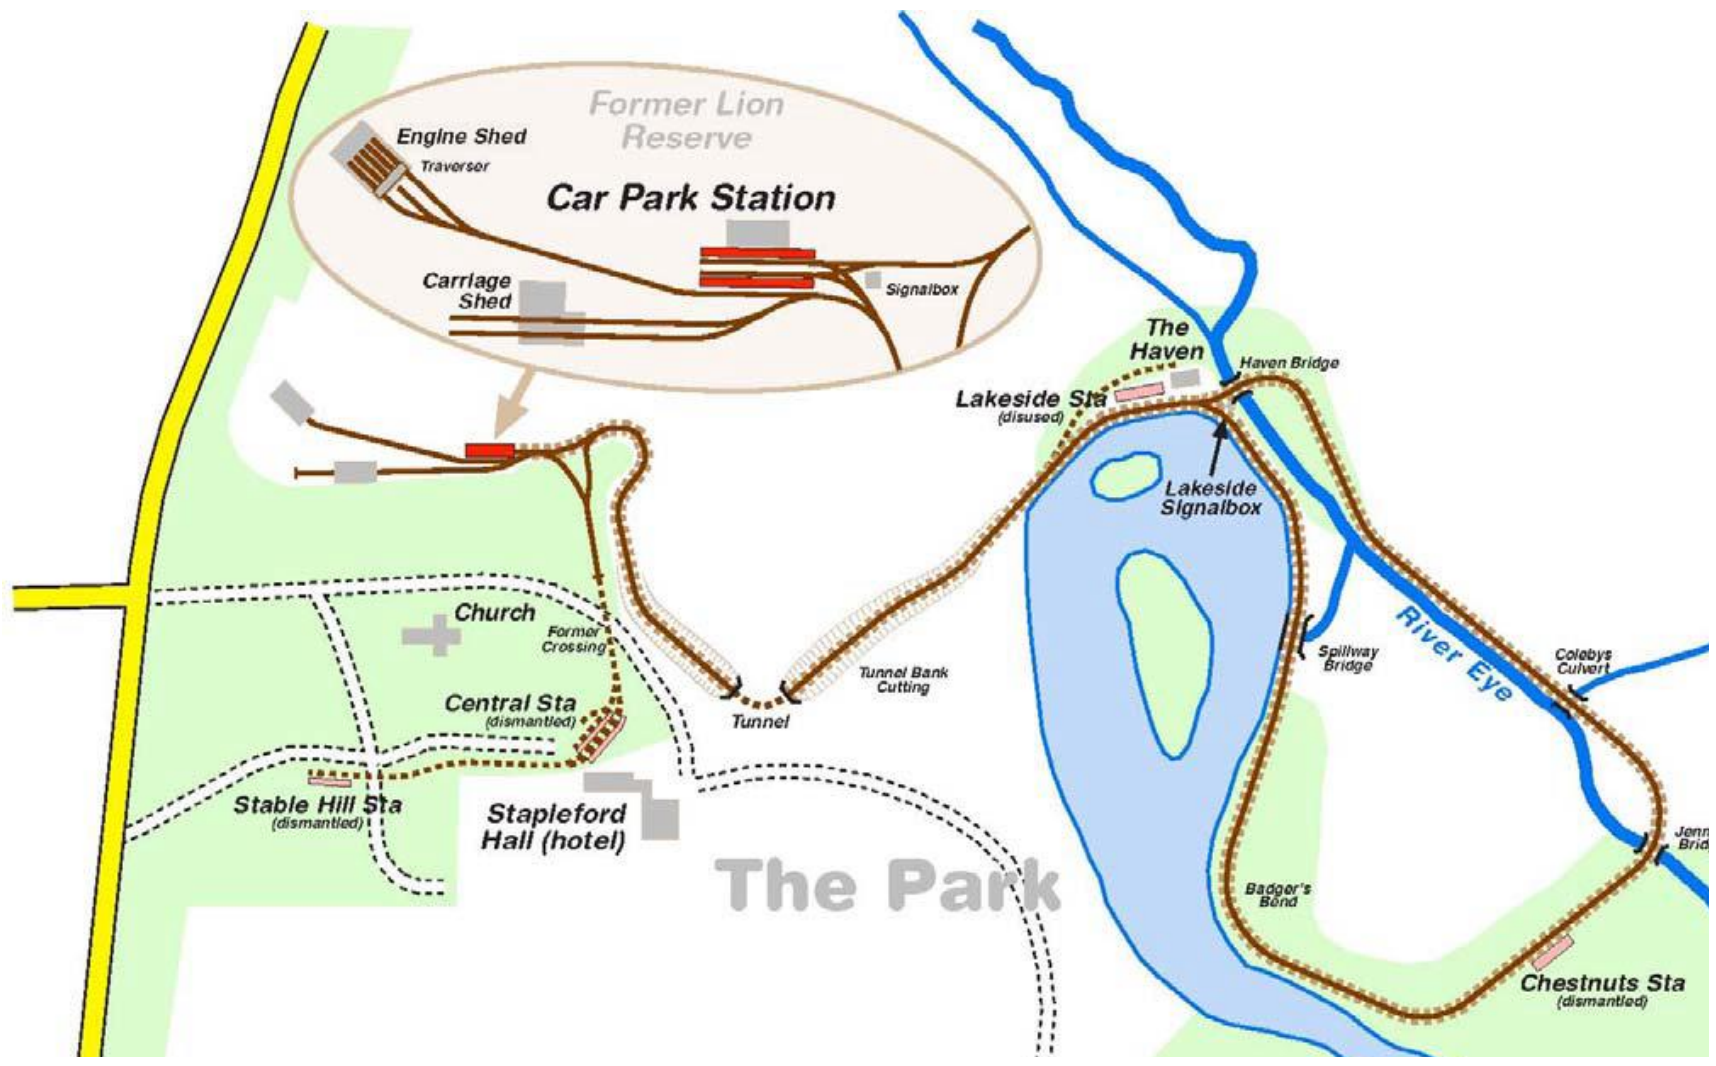

Towards B676

Stapleford Miniature Railway, near Melton
Mowbray, Leicestershire, LE14 2SF

Spectator Area – The Haven

The Track

Locomotive
Loading Area

Stapleford
Miniature Railway